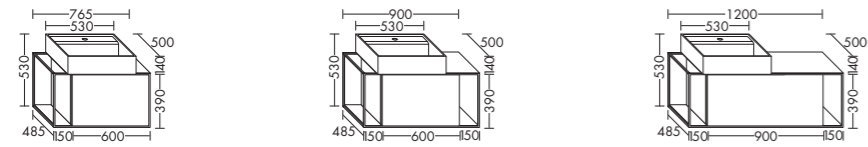

Mirror cabinets / Illuminated mirror

Ceramic washbasins incl. vanity unit

Mineral cast washbasins incl. vanity unit

Tall units / Mid height unit / Racks / Wall rack

Fronts

Acrylic front high gloss | Carcass exterior: melamine gloss