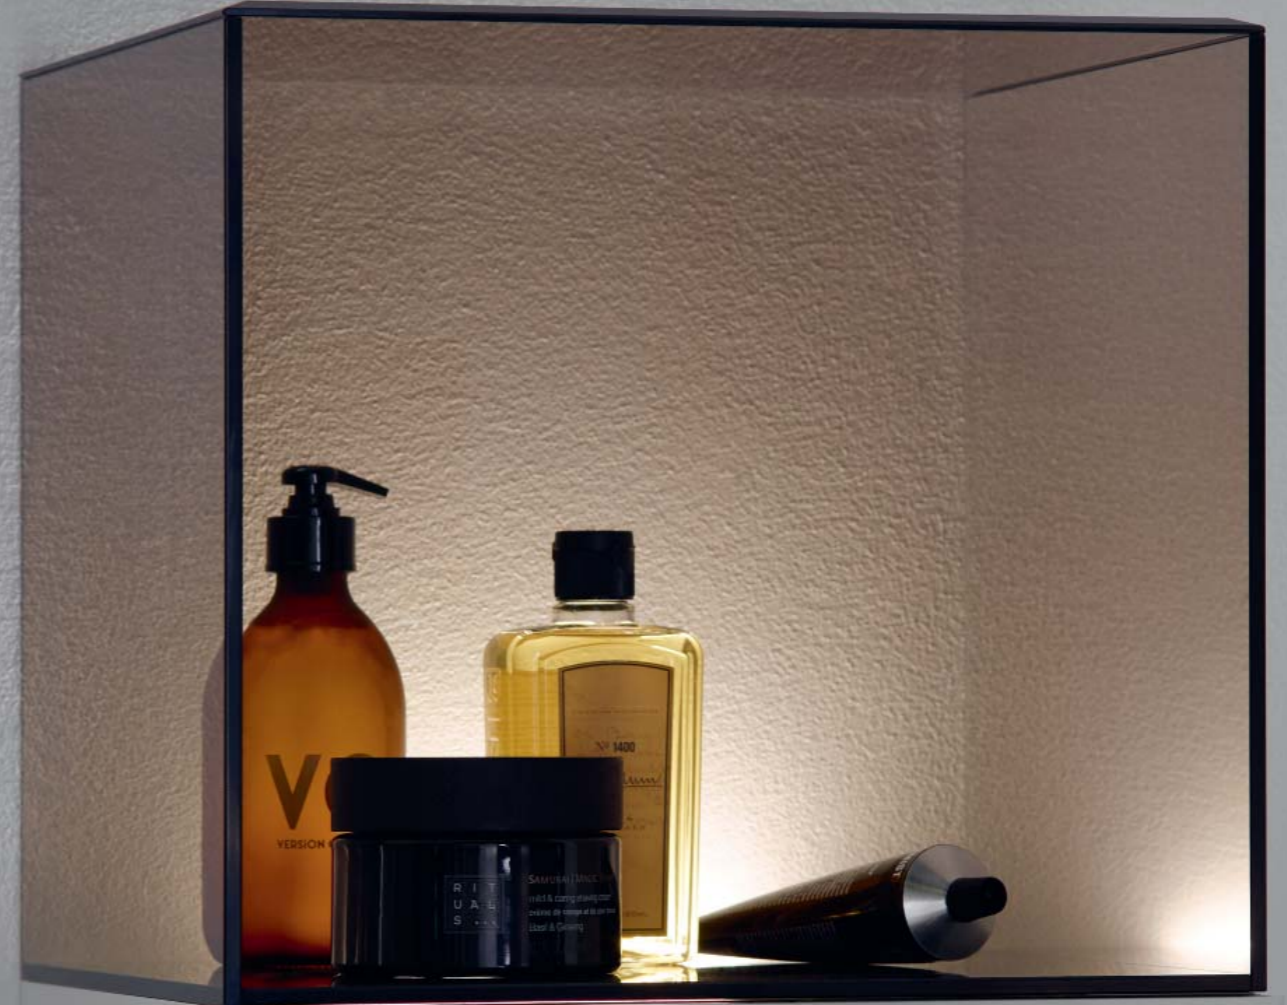

CREATE MOOD LIGHTING

Warm light and subtly lit glass elements discretely catch the eye and invite the beholder to come closer.