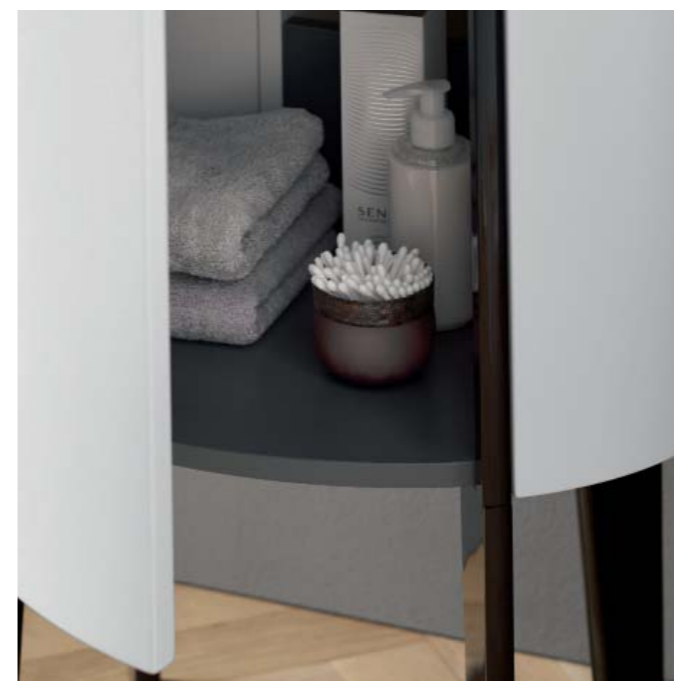

The mineral cast washstand and the elegant interior of the floor unit celebrate the round design.

Diva 2.0

PERSONAL BATHROOM AESTHETIC

The arched surfaces, floating round mirror with surrounding LED light and contrasting joints bring the three-dimensionality of Diva 2.0 stand-alone furniture sensually alive.

The mirrored shelf, table and vanity cabinet with integrated stool delight the eye as well as the hand with irresistible perfection.

A LAVISH ENTRANCE

Experience a bathroom which takes your guests on a journey through time: As a barock solution for ornate guest bathrooms, Diva 2.0 is impressive with a mineral cast washstand and precisely mitred edges.