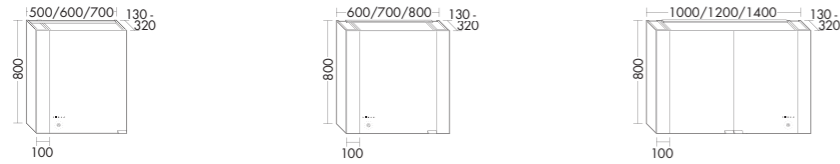

rc40

Mirror cabinets with light control and LED-front light

Light control

Symbols

- Activating light
- Relaxing light
- Basic light
- Care light
- Circadiane light

Light control via movement of hand

- On
- Off
- Programme change left
- Programme change right
- Raise mood level
- Lower mood level
- Selection: cold
- Selection: warm

ENERGY EFFICIENCY GRADE

burgbad

This luminaire contains built-in LED lamps.

The lamps in this luminaire cannot be changed.

874/2012

Illuminated mirrors

Mirror cabinets

Tall units incl. light

Vanity units incl. lighting of vanity unit

burgbad

This luminaire contains built-in LED lamps as well as sockets for lamps of the following energy classification:

This luminaire is sold with lamps of the energy classification: **A+**

874/2012

Mirror cabinets incl. indirect lighting of washbasin