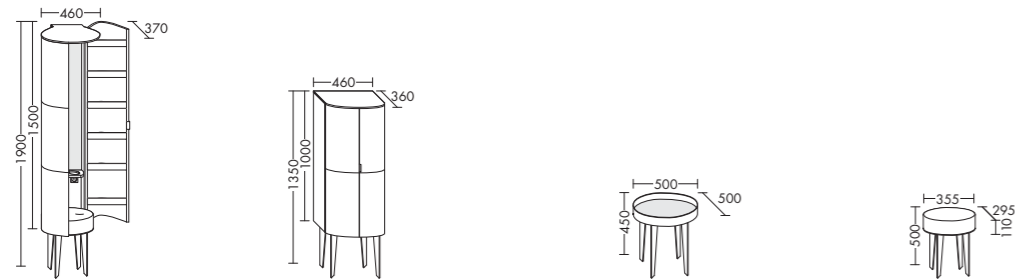

Diva 2.0

Mirror / Illuminated mirrors

Mineral cast washbasin incl. vanity unit

Tall unit / Mid height unit / Table / Stool

Guest bath

Illuminated mirror / Mineral cast washbasins incl. vanity unit

Diva 2.0

Fronts