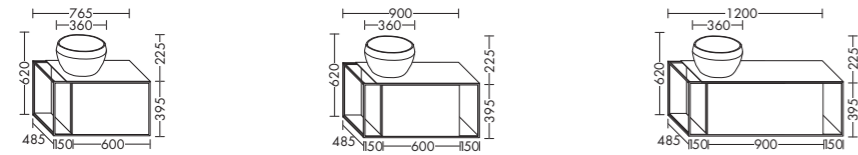

Tall units / Mid height unit / Racks / Wall rack