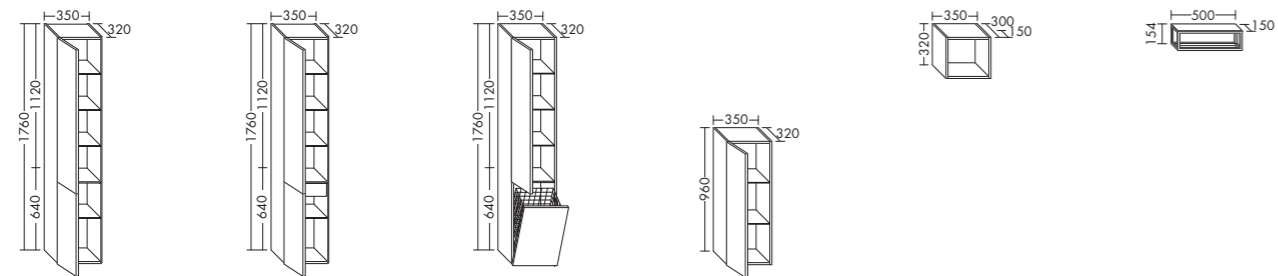

Mirror cabinets / Illuminated mirror

Ceramic washbasins incl. vanity unit

Mineral cast washbasins incl. vanity unit

Tall units / Mid height unit / Racks / Wall rack

Fronts

Acrylic front high gloss | Carcass exterior: melamine gloss