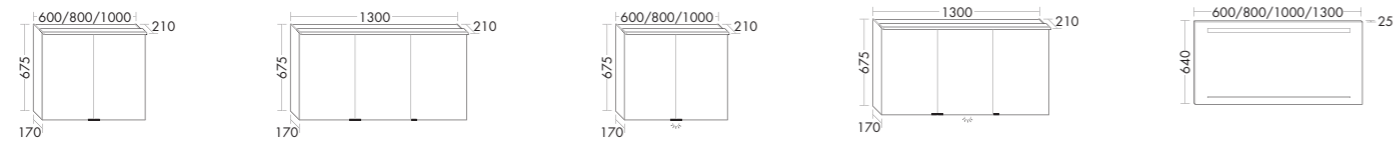

Fronts

Genuine wood veneer | Carcass exterior: veneer

Natural oak
F3191

Dark grey oak matt
F3192

Small colour variances are material based. Continuous grain pattern not possible with production.

White high gloss F3193
Grey high gloss F3194
Black high gloss F3195