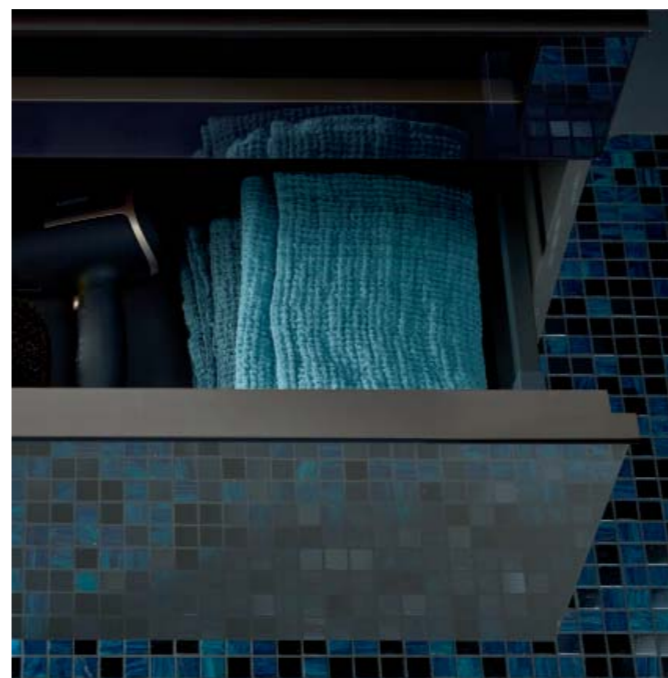

COMFORT – REDUCED TO ITS MOST BEAUTIFUL

Even as a soloist, the Yumo single washstand hits the right notes between charmingly pragmatic with an integrated shelf space and flawless aesthetic with sleek flowing surfaces which are contrasted elegantly with a seemingly floating front.

See and be seen: With elegant smoked glass elements Yumo is at the top if its game.