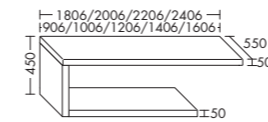

Work top HPL