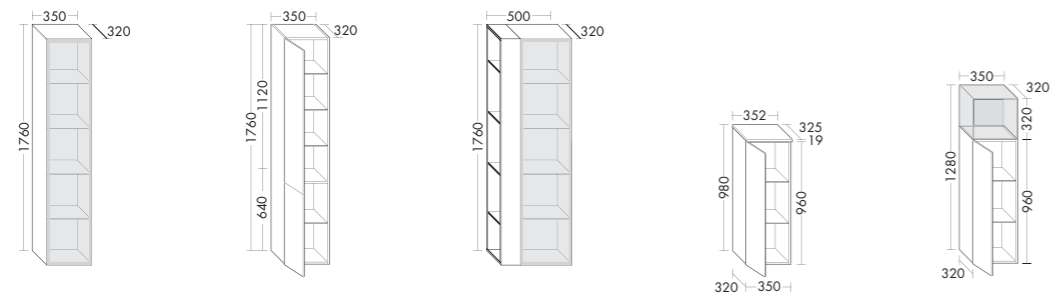

White high gloss F3193
Grey high gloss F3194
Black high gloss F3195