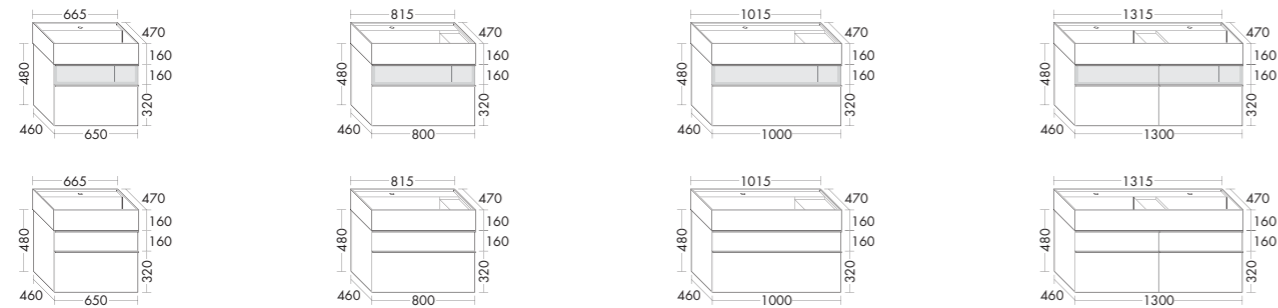

White high gloss F3193
Grey high gloss F3194
Black high gloss F3195