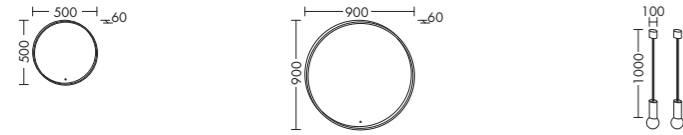

Illuminated mirrors / Lighting set