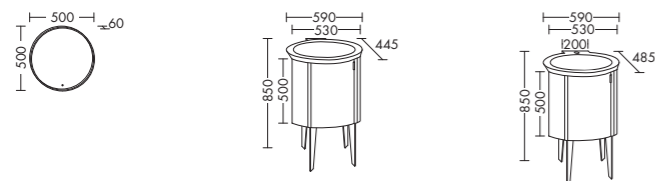

Diva 2.0

Mirror / Illuminated mirrors

Mineral cast washbasin incl. vanity unit

Tall unit / Mid height unit / Table / Stool

Guest bath

Illuminated mirror / Mineral cast washbasins incl. vanity unit

Diva 2.0

Fronts