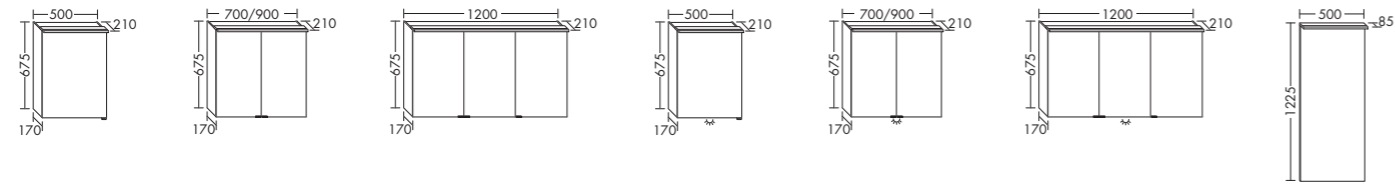

Mirror cabinets / Illuminated mirror

Ceramic washbasins incl. vanity unit